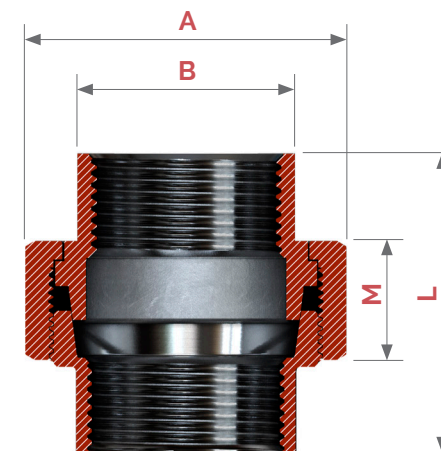

União

Matéria Prima

Aço Inoxidável ASTM
A351 CF8 (304)

Extremidades

BSP 150#

Ø	A	B	M	L
1/8"	26,0	14,0	13,0	31,0
1/4"	27,3	17,0	13,5	34,0
3/8"	32,2	20,5	15,0	37,0
1/2"	37,1	26,0	16,3	40,0
3/4"	46,0	31,0	17,3	43,0
1"	52,0	38,0	20,3	50,5
1.1/4"	65,0	48,0	22,3	54,5
1.1/2"	70,0	54,0	24,0	58,0
2"	84,5	66,0	27,2	65,5
2.1/2"	108,5	82,0	29,5	75,0
3"	117,0	95,5	31,0	83,5
4"	143,0	120,5	34,0	111,0

Conheça também
nossas outras linhas:

Conexões sanitárias Flanges Inox
Conexões roscadas Tubos Inox
Conexões tubulares Válvulas Sanitárias

Aponte a câmera do seu
celular para o QR Code ao
lado e entre em contato