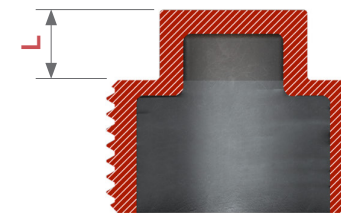

Bujão

Roscado 150#

Matéria Prima

Aço Inoxidável ASTM
A351 CF8 (304)

Extremidades

BSP 150#

Aponte a câmera do seu celular para o QR Code ao lado e entre em contato

\varnothing	A	L
1/8"	17,0	12,0
1/4"	17,5	16,0
3/8"	18,0	20,0
1/2"	25,0	24,0
3/4"	26,0	30,0
1"	29,0	38,0
1.1/4"	35,0	46,0
1.1/2"	38,0	52,0
2"	39,0	65,0
2.1/2"	44,0	81,0
3"	54,0	94,0
4"	55,0	119,0

Conheça também
nossas outras linhas:

Conexões sanitárias Flanges Inox
Conexões roscadas Tubos Inox
Conexões tubulares Válvulas Sanitárias