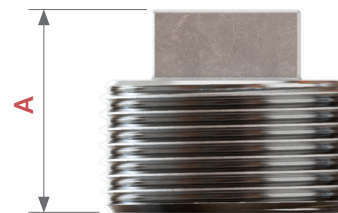

Bujão

Roscado 150#

Matéria Prima

Aço Inoxidável ASTM
A351 CF8 (304)

Extremidades

BSP 150#

Aponte a câmera do seu celular para o QR Code ao lado e entre em contato

\varnothing	A	L
1/8"	17,0	12,0
1/4"	17,5	16,0
3/8"	18,0	20,0
1/2"	25,0	24,0
3/4"	26,0	30,0
1"	29,0	38,0
1.1/4"	35,0	46,0
1.1/2"	38,0	52,0
2"	39,0	65,0
2.1/2"	44,0	81,0
3"	54,0	94,0
4"	55,0	119,0

Conheça também
nossas outras linhas:

Conexões sanitárias Flanges Inox
Conexões roscadas Tubos Inox
Conexões tubulares Válvulas Sanitárias